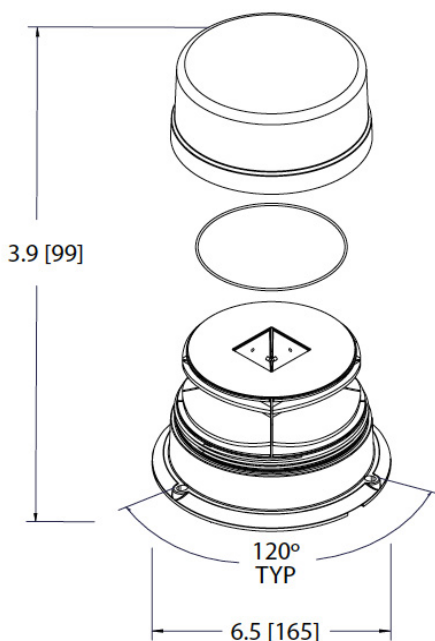

Authorised Importer and Master Distributor