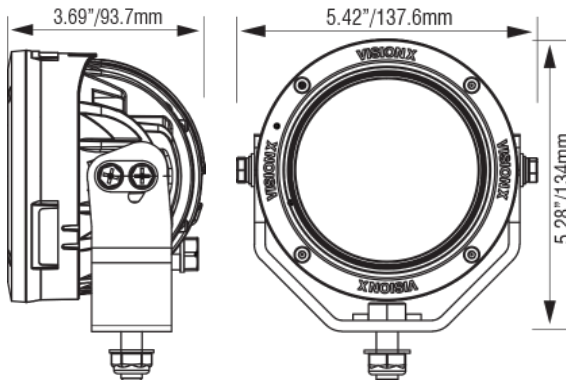

# Vision X 4.7" CG2 Multi-LED Light Cannon

## 4.7" CG2 Multi-LED Light Cannon

The CG2 Multi-LED Light Cannons come in a Two Light Kit that includes two 4.7" Cannons, a dual wiring harness for easy electrical setup, and an installation guide to help you get your Cannons hooked up. The two light kit adds an additional 10,500 raw lumens to your build, bringing the total effective lumens on the ground to 7,350. Vision X also offers mounting kits for various different applications to fit your needs.

### Tech Specs

Amp Draw	8.17A @ 12V DC
Input Voltage	9-32V DC
Beam Patterns	10°, Snap-On Filters Available
LED Lifespan	50,000 Hours
Size	4.7"
Dimensions (WxHxD)	5.42"x5.28"x3.69"
Warranty	Extended

Part No.	Description
CG2-CPM710	Vision X 4.7" CG2 Multi-LED Light Cannon: 1x Light, 2.87lbs, 49W, 4.08A
CG2-CPM710KIT	Vision X 4.7" CG2 Multi-LED Light Cannon: 2x Lights (Harness), 5.74lbs, 98W, 8.17A