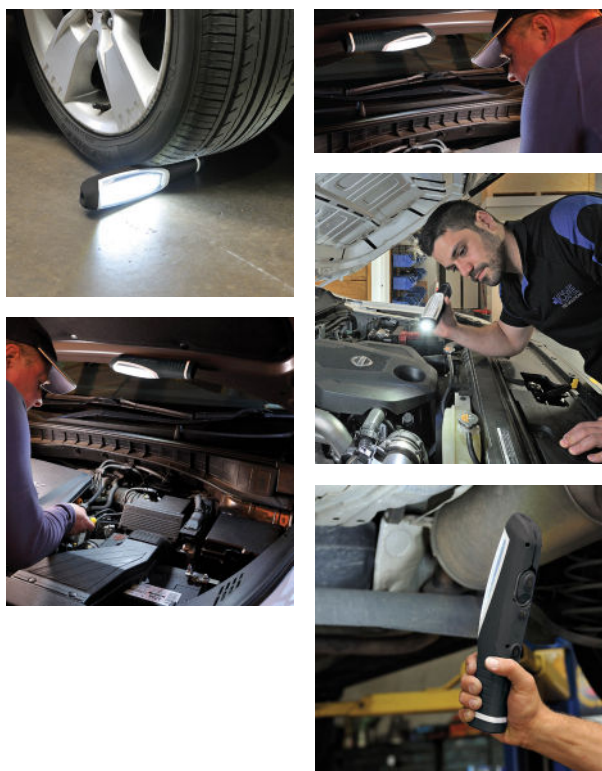

Vision X Lighting

Rechargeable LED Inspection Light

Description

The Vision X Rechargeable LED Inspection Light is the ultimate workshop tool to put light where you need it most. The 36 powerful LEDs produce 2 brightness levels with 16 hours runtime at 500 effective lumens and 8 hours runtime at 1000 effective lumens while the top torch spotlight produces 100 effective lumens.

With fast USB-C charging via built-in charging port and compact docking station, charging is made even easier. This ensures the light is always charged ready for use. Featuring a sealed integrated switch, two heavy-duty magnets and a metal swivel hook for hands free operation.

Part No.	Description
9953847	LED Rechargeable Inspection Light

- ERGONOMIC GRIP**
Non-slip rubber gripping handle
- LARGE ON/OFF**
Easy access rubber switch
- HOOK MOUNT**
Concealed swivel design
- DURABLE HOUSING**
Shock & weather resistant (IP65 & IK07)
- COVERED CHARGING PORT**
USB-C 5.5 hr charge from empty
- HEAVY DUTY MAGNETS**
For hands free operation
- BATTERY INDICATOR**
LED glows red when charging and the battery gauge glows green to show charge level
- TOP TORCH**
100 Lumen top torch for precise lighting in small spaces.