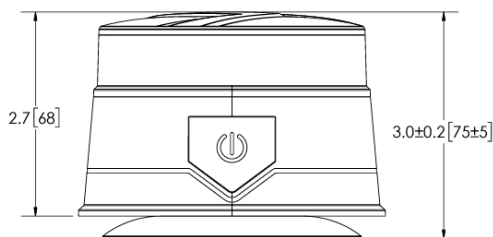

### Tech Specs

Voltage	12-24V DC
Color	Amber
Flash Pattern	7
Certifications	SAE Class II, CE, UKCA, FCC, R10, IP67, IP69K
Mount	Vacuum-magnet mount
Dimensions (Dia, H)	4" (102mm) diameter, 3" (76mm) high
Warranty	1 Year