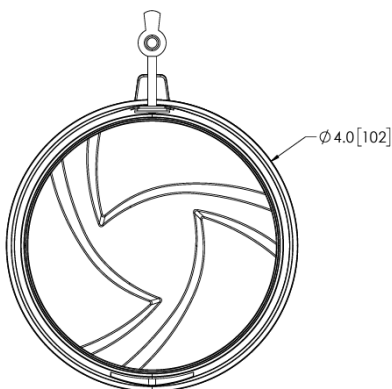

### Description

ECCO's EB5200A wireless rechargeable LED beacon is a non-permanent warning light solution for any work truck, utility truck or any other commercial vehicle application that's ready to use right out of the box. This durable battery-powered beacon mounts to the roof of the vehicle in seconds with a sturdy vacuum-magnet mount and can quickly be removed when it's not in use. Rubber housing on the bottom of the beacon protects the vehicle's paint from damage or scratching when mounting or removing. The EB5200 LED beacon features a wireless remote to turn the beacon on/off and to cycle through seven flash patterns and comes with a cigarette-plug charging cable.

### Features and Benefits

- SAE Class II
- 12-24V DC, 0.8 Amps
- 7 flash patterns
- Plug-n-play out of the box, no wiring needed
- Vacuum-magnet mounting
- Remote for on/off and flash pattern control
- Cigarette charging cable
- Over 6 hours of active use

### Tech Specs

Voltage	12-24V DC
Color	Amber
Flash Pattern	7
Certifications	SAE Class II, CE, UKCA, FCC, R10, IP67, IP69K
Mount	Vacuum-magnet mount
Dimensions (Dia, H)	4" (102mm) diameter, 3" (76mm) high
Warranty	1 Year