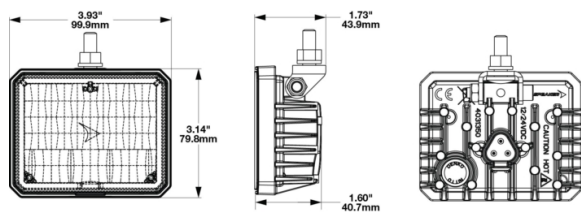

The Model 795 LED Amber/White Compact Work Light is designed to help workers transport equipment between locations. With a dual-function work light: the top half is a white LED work light producing 1980 lumens and the lower half of the work light is an amber direction indicator (DI) meets ECE Regulation 148 – 1B. Rated IP67 and IP69K and engineered with tight spaces in mind, the low profile design of the Model 795 LED Compact Work Light provides a compact lighting solution for a wide range of applications.

Features and Benefits

- Available in pedestal mount option
- Powerful 1,980 effective lumens of light output in a flood pattern
- Durable polycarbonate lens is impact resistant
- Aluminum black housing is durable and corrosion-resistant
- Low-profile Dimensions: Height: 3in, Width: 4in, Depth: 1.7in
- Input Voltage: 12/24V DC
- DI meets ECE Regulation 148 1

Applications

Agriculture, Construction, Industrial, Material Handling, Mining, Off-Road 4x4, Railroad, Specialty Vehicles

Photometric

Dimensions

Tech Specs

Input Voltage	12-24V DC
Operating Voltage	9-32V DC
rLumens	3540 lumens
eLumes	1980 lumens
Candela Output	3300
Nominal LED Color Temperature	5050 K
Current Draw	Amber: 0.19A @ 12V DC; 0.20A @ 24V DC White: 1.10A @ 24V DC; 2.30A @ 12V DC
Outer Lens Material	Polycarbonate
Outer Lens Color	Clear
Housing Material	Aluminum
Housing Color	Black
Mounting Hardware Description	(x1) 5/16"-18 x 1.00" Mounting Bolt Bracket
Mounting Type	Pedestal
Minimum Operating Temperature	65 °C / 149 °F
Maximum Operating Temperature	65 °C / 149 °F
Mating Connector	Deutsch DT06-3S
Height	79.44 mm / 3.13 in
Width	99.95 mm / 3.94 in
Depth	40.71 mm / 1.6 in
Product Weight	0.55 lbs / 0.25 kgs
Standards Compliance	CE Recognized, IEC IP67, ECE Reg 148 - 1, IEC IP69K