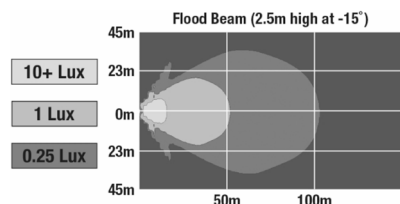

The Model 795 LED Amber/White Compact Work Light is designed to help workers transport equipment between locations. With a dual-function work light: the top half is a white LED work light producing 1980 lumens and the lower half of the work light is an amber direction indicator (DI) meets ECE Regulation 148 – 1B. Rated IP67 and IP69K and engineered with tight spaces in mind, the low profile design of the Model 795 LED Compact Work Light provides a compact lighting solution for a wide range of applications.

Features and Benefits

- Available in pedestal mount option
- Powerful 1,980 effective lumens of light output in a flood pattern
- Durable polycarbonate lens is impact resistant
- Aluminum black housing is durable and corrosion-resistant
- Low-profile Dimensions: Height: 3in, Width: 4in, Depth: 1.7in
- Input Voltage: 12/24V DC
- DI meets ECE Regulation 148 1

Applications

Agriculture, Construction, Industrial, Material Handling, Mining, Off-Road 4x4, Railroad, Specialty Vehicles

Photometric

Dimensions

Tech Specs

Input Voltage	12-24V DC
Operating Voltage	9-32V DC
rLumens	3540 lumens
eLumes	1980 lumens
Candela Output	3300
Nominal LED Color Temperature	5050 K
Current Draw	Amber: 0.19A @ 12V DC; 0.20A @ 24V DC White: 1.10A @ 24V DC; 2.30A @ 12V DC
Outer Lens Material	Polycarbonate
Outer Lens Color	Clear
Housing Material	Aluminum
Housing Color	Black
Mounting Hardware Description	(x1) 5/16"-18 x 1.00" Mounting Bolt Bracket
Mounting Type	Pedestal
Minimum Operating Temperature	65 °C / 149 °F
Maximum Operating Temperature	65 °C / 149 °F
Mating Connector	Deutsch DT06-3S
Height	79.44 mm / 3.13 in
Width	99.95 mm / 3.94 in
Depth	40.71 mm / 1.6 in
Product Weight	0.55 lbs / 0.25 kgs
Standards Compliance	CE Recognized, IEC IP67, ECE Reg 148 - 1, IEC IP69K