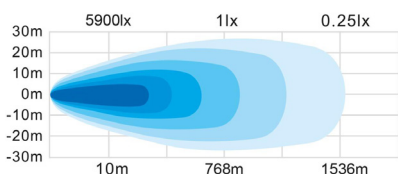

Off-road high beam