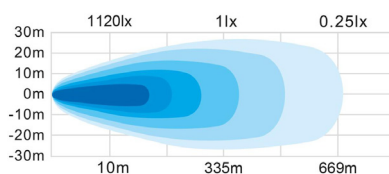

Part No.	Description
D16078	LED AUX 9" Round Driving Light

Line Drawing

Off-road high beam

On-road driving beam (R149)

Authorised Importer and Master Distributor

APS USA
sales@aps-supply.com
P: 1 619 263 4164