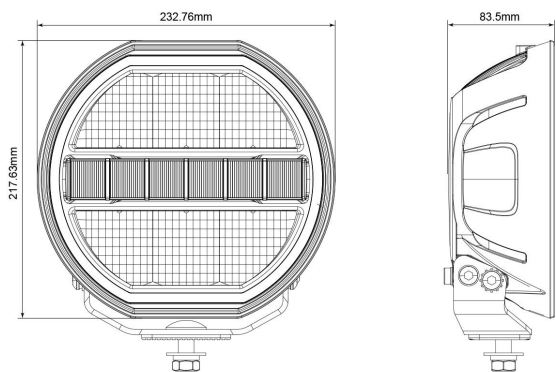

Features and Benefits

- With 144W, this light offers two powerful lighting modes: R149 lighting for on-road driving and a super bright mode for off-road driving.
- Light output increases from 1,405 eLumens (R149 on-road driving beam) to 5,190 eLumens (off-road high beam).
- Made from high-quality materials, including an aluminium housing, polycarbonate lens and stainless steel mounting brackets and is CE, IP68, R149 approved.
- Features a bare-wire cable for universal installation.
- Compact LED long range light measures just 9 inches in diameter, making it easy to install on your all terrain vehicle, 4x4 or truck.

Applications

On and off-road 4WDs, 4x4, agriculture, pick-up trucks, road service, SUV, trucks and fleets.

Tech Specs

Product Type	Auxiliary light
Source	LED
Lumens	1,405 eLumens (R149), 5,190 eLumens (Off-road high beam)
Voltage	10-30V DC
Consumption	144W
Colour Temp	6000K
Beam Pattern	Driving beam R149 approved, High Beam Off Road
IP Protection	IP68
Certifications	ECE R10, R149, CE
Specific Functions	Amber position light, white position light
Lens Material	Polycarbonate
Housing Material	Aluminium
Diameter	9 inch

Part No.	Description
D16078	LED AUX 9" Round Driving Light

Line Drawing

Off-road high beam

On-road driving beam (R149)

Authorised Importer and Master Distributor

APS USA
sales@aps-supply.com
P: 1 619 263 4164