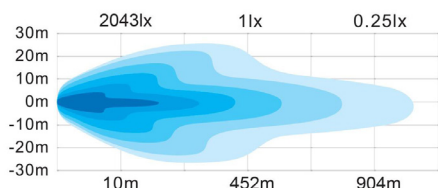

Beam pattern

Wiring Colour Scheme

Red	high beam
Green	amber position
Yellow	amber warning
White	white position
Black	ground