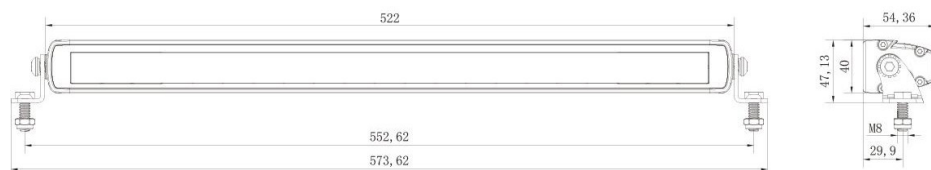

Slim LED Bar 20"

8,820 Lumens | 20" length | 10-30V DC | IP69K | 49W | ECE R10, R112

Description

This light bar is a high-quality lighting solution for off-road vehicle drivers looking to improve their visibility in the darkest environments. With exceptional power, superior build quality, operating versatility, easy installation and compact size, this headlight is the ideal choice for demanding drivers.

Features and Benefits

- With 49W, this LED light bar offers a theoretical brightness of 8,820 eLumens for enhanced visibility in the darkest environments.
- Offers a long-range beam with a color temperature of 5700K. In addition, this light pattern is a combo beam (spot + driving) for enhanced visibility.
- Made from high-quality materials, including an aluminium housing, polycarbonate lens and stainless steel mounting brackets.
- CE, UKCA, RoHs, IP68, IP69K, ECE R10 and R112 approved.
- Features a DT connector and bare-wire cable for universal installation.
- Compact LED light bar measures just 20 inches in length, making it easy to install on your all terrain vehicle or 4x4.

Applications

On and off-road 4WDs, 4x4, light vehicles (LVs), pick-up trucks, road service, SUV, trucks and fleets, vans and chassis cabs.

Tech Specs

Product Type	Work / warning light
Source	LED
Lumens	8,820 eLumens
Voltage	10-30V DC
Consumption	49W
Colour Temp	5700K
Beam Pattern	Spot + Driving
IP Protection	IP69K
Certifications	ECE R10, ECE R112
Internal Specs	Aluminum circuit board, Support in 304 stainless steel
Lens Material	Polycarbonate
Housing Material	Aluminium
Housing Colour	Black
Connector	DT 2 pin, Wiring harness, 300mm cable
Mounting	Assembly with universal bracket kit

Beam pattern

Wiring Colour Scheme

Red	high beam
Green	amber position
Yellow	amber warning
White	white position
Black	ground

Line Drawing

Authorised Importer and Master Distributor

APS USA
sales@aps-supply.com
P: 1 619 263 4164