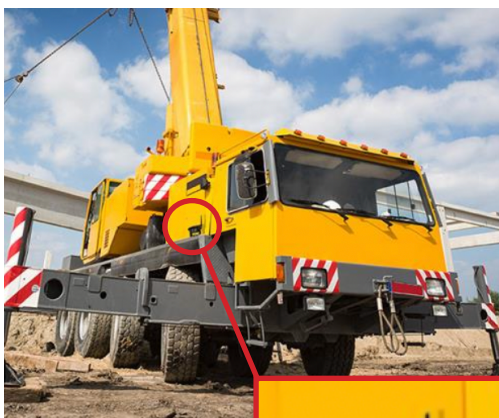

Expansion Options

Accessories	Description
ECANTE-WC	Replacement antenna

Authorised Importer and Master Distributor

APS USA
sales@aps-supply.com
P: 1 619 263 4164

APS Australia
sales.apsa@aps-supply.com
P: 61 (8) 9302 2369 (WA)
P: 61 (02) 4915 6781 (NSW)

APS Colombia
ventascolombia@aps-supply.com
T: 57 (4) 444 7275

APS Chile
ventaschile@aps-supply.com
T: 56 (2) 2948 8044

APS Perú
ventasperu@aps-supply.com
T: 56 (2) 2948 8044

APS Indonesia
techcenter@aps-supply.com

APS Contact Page