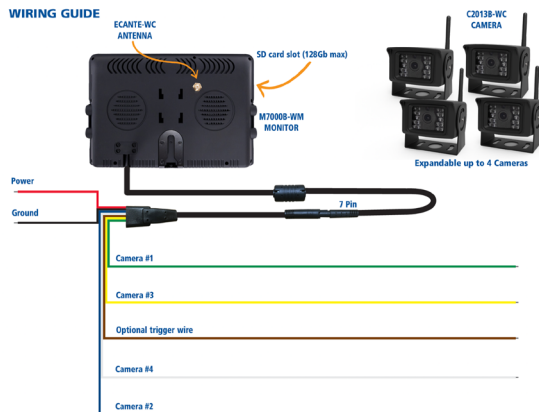

K7000B-WK

7" Wireless Camera System

Description

Comprising a feature packed 7.0" LCD high resolution color monitor and a basic color infrared wireless camera, the K7000B-WK delivers excellent picture quality even in low-light conditions. The compact monitor includes a sun screen and allows for unobtrusive installation without compromising viewable screen area. Kit is expandable up to 4 cameras (C2013B-WC only).

Features and Benefits

- Monitor with touch & backlight buttons
- Day/night light sensor camera
- 75° horizontal & 170° diagonal camera angle
- Four camera expandable

Applications

Civil / construction vehicles, drill rigs, light vehicles, utility vehicles, light / heavy fleet vehicles, mobile cranes, waste trucks

Wiring Guide

M7000B-WM Monitor Tech Specs

Approvals	CE, R10, FCC, UK CA
Internal Controller	Yes
Color	Yes
Voltage	12-24V DC
Power Consumption	3.7W
Audio	Yes
Day / Night Light Sensor	Yes
Dimensions	8.4" x 6.0" x 2.8"
Weight	1.5 lbs
Temperature (F°)	-4 to +149
Quad view	Yes
Screen size	7.0"
Mirror image	Yes
Remote control	No
Sunshade	Yes
Max cameras	4

C2013B-WC Camera Tech Specs

Approvals	CE, R10, IP69K (Camera only), FCC, UK CA
Color	Yes
Power Consumption	1.15W
Microphone	Yes
Day / Night Light Sensor	Yes
Dimensions	3.6" x 1.9" x 3.1"
Weight	1.0 lbs
Temperature (F°)	-4 to +149
Lens Angle	75° Horizontal 170° Vertical
Lens size	1/3"
Infrared LEDs	18