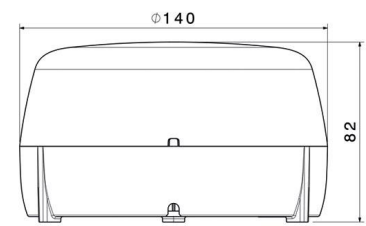

Part No.	Description
212010	3 screws, rotating light amber, Kostal 2 pins connector
212020	3 screws, rotating light amber, 2 pin Connector
212030	3 screws, rotating light blue, 2 pin Connector
212120	3 screws, rotating light amber, Naked cable extremity, Wiring harness
212160	3 screws, flash light amber, Naked cable extremity, Wiring harness
212170	3 screws, flash light blue, Naked cable extremity, Wiring harness
212420	DIN pole mounting, rotating light amber, ISO DIN 14620B
212460	DIN pole mounting, flash light amber, ISO DIN 14620B
212470	DIN pole mounting, flash light blue, ISO DIN 14620B
212520	Magnetic pole mounting, rotating light amber, magnetic 1 suction pad with cigarette lighter
212560	Magnetic, flash light amber, magnetic 1 suction pad with cigarette lighter
212570	Magnetic, flash light blue, magnetic 1 suction pad with cigarette lighter

Authorised Importer and Master Distributor

APS USA
sales@aps-supply.com
P: 1 619 263 4164

APS Australia
sales.apsa@aps-supply.com
P: 61 (8) 9302 2369 (WA)
P: 61 (02) 4915 6781 (NSW)

APS Colombia
ventascolombia@aps-supply.com
T: 57 (4) 444 7275

APS Chile
ventaschile@aps-supply.com
T: 56 (2) 2948 8044

APS Perú
ventasperu@aps-supply.com
T: 56 (2) 2948 8044

APS Indonesia
techcenter@aps-supply.com

APS Contact Page