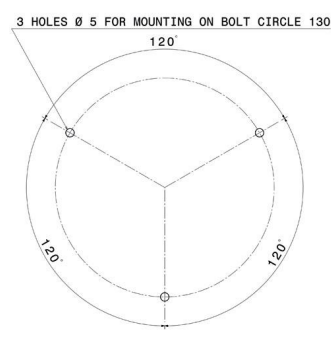

Applications

Industrial applications, material handling, emergency services etc.

Tech Specs

Fixation	3 vis on Ø 130mm (DIN 14620) (212010, 212020, 212030, 212120, 212160, 212170). Pole Mounting (DIN 14620) (212420, 212460, 212470) Magnetic 1 suction pad with cigarette lighter (212520, 212560)
Product Type	LED
Voltage	9-32V DC
Color	Amber, Blue, Red, Green
Connector	Kostal 2 pins (212010), Connector 2 Pin (212020, 212030). Naked cable extremity, Wiring harness (212120, 212160, 212170). ISO DIN 14620B (212420, 212460, 212470)
Lens Material	Polycarbonate
Diameter	140mm
Height	82mm
SAE	SAE Class 1
EMC	ECE R10, CISPR25 Class 5
ECE	ECE R65
IP Protection	IP69K
Operation Temperature	-40°C to +80°C
Flash Patterns	Rotative or Simple Flash
Consumption	8.5W @ 28.5A (212010, 212020, 212030, 212120, 212420, 212520) 17W @ 28.5A (212160, 212170, 212460, 212470, 212560, 212570)
Weight	0.46kg
Polarity	Protected against reverse voltage
Standards Compliances	R65, R10, IP69K

Part No.	Description
212010	3 screws, rotating light amber, Kostal 2 pins connector
212020	3 screws, rotating light amber, 2 pin Connector
212030	3 screws, rotating light blue, 2 pin Connector
212120	3 screws, rotating light amber, Naked cable extremity, Wiring harness
212160	3 screws, flash light amber, Naked cable extremity, Wiring harness
212170	3 screws, flash light blue, Naked cable extremity, Wiring harness
212420	DIN pole mounting, rotating light amber, ISO DIN 14620B
212460	DIN pole mounting, flash light amber, ISO DIN 14620B
212470	DIN pole mounting, flash light blue, ISO DIN 14620B
212520	Magnetic pole mounting, rotating light amber, magnetic 1 suction pad with cigarette lighter
212560	Magnetic, flash light amber, magnetic 1 suction pad with cigarette lighter
212570	Magnetic, flash light blue, magnetic 1 suction pad with cigarette lighter