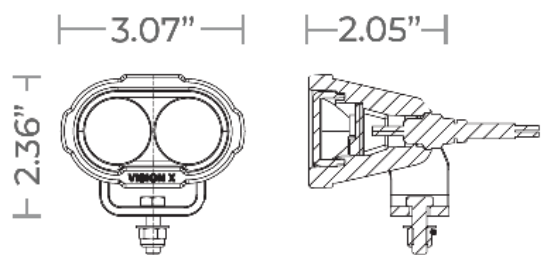

Line Drawing

Authorised Importer and Master Distributor

APS USA
sales@aps-supply.com
P: 1 619 263 4164

APS Australia
sales.apsa@aps-supply.com
P: 61 (8) 9302 2369 (WA)
P: 61 (02) 4915 6781 (NSW)

APS Colombia
ventascolombia@aps-supply.com
T: 57 (4) 444 7275

APS Chile
ventaschile@aps-supply.com
T: 56 (2) 2948 8044

APS Perú
ventasperu@aps-supply.com
T: 56 (2) 2948 8044

APS Indonesia
techcenter@aps-supply.com

APS Contact Page