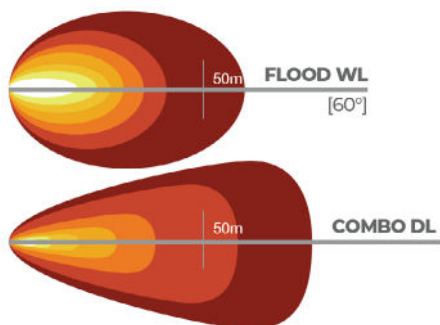

Tech Specs

Lumens	1,400 Driving Lumens 1,800 Flood Lumens
Wattage	16-Watt
Amp Draw	1.3A @ 12V
Vibration Rating	21.2 Grms
Input Voltage	9-32V DC
Ingress Protection	IP68 / IP69K

Part No.	Description
DURA2-WL260	Vision X Duralux Gen II 2 LED Flood 60° Work Light (WL)
DURA2-DL2CB	Vision X Duralux Gen II 2 LED Combo Driving Beam with DRL (DL)
DURA2-DL2CSY	Vision X Duralux Gen II 2 LED Combo Driving Beam with DRL Selective Yellow