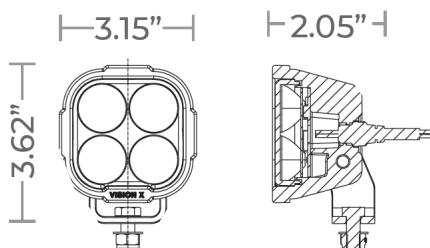

Beam Patterns

Line Drawing

Authorised Importer and Master Distributor

APS USA
sales@aps-supply.com
P: 1 619 263 4164

APS Australia
sales.apsa@aps-supply.com
P: 61 (8) 9302 2369 (WA)
P: 61 (02) 4915 6781 (NSW)

APS Colombia
ventascolombia@aps-supply.com
T: 57 (4) 444 7275

APS Chile
ventaschile@aps-supply.com
T: 56 (2) 2948 8044

APS Perú
ventasperu@aps-supply.com
T: 56 (2) 2948 8044

APS Indonesia
techcenter@aps-supply.com

APS Contact Page