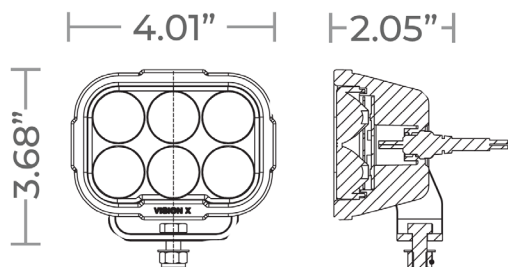

Line Drawing