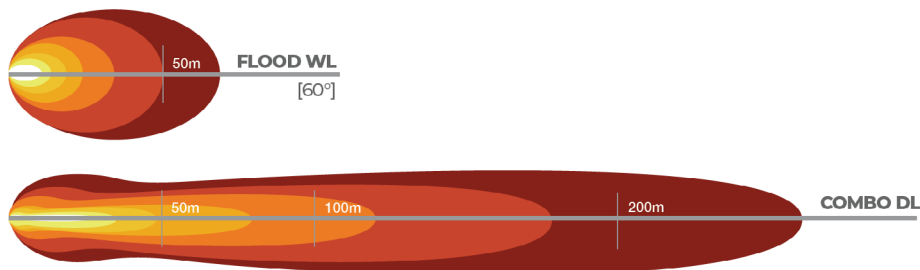

Beam Patterns

Authorised Importer and Master Distributor

APS USA
sales@aps-supply.com
P: 1 619 263 4164

APS Australia
sales.apsa@aps-supply.com
P: 61 (8) 9302 2369 (WA)
P: 61 (02) 4915 6781 (NSW)

APS Colombia
ventascolombia@aps-supply.com
T: 57 (4) 444 7275

APS Chile
ventaschile@aps-supply.com
T: 56 (2) 2948 8044

APS Perú
ventasperu@aps-supply.com
T: 56 (2) 2948 8044

APS Indonesia
techcenter@aps-supply.com

APS Contact Page