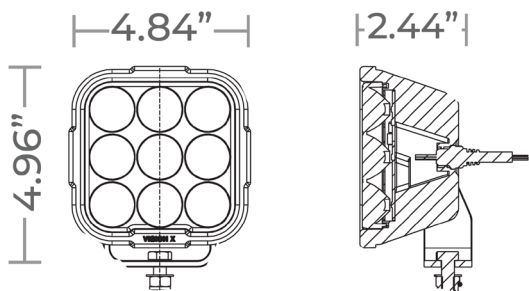

Mining vehicles, utility vehicles, 4WDs, light vehicles, tow trucks, construction vehicles, and high vibration applications

Line Drawing

Tech Specs

Lumens	6,300 Driving Lumens 8,100 Flood Lumens
Wattage	72-Watt
Amp Draw	6.0A @ 12V
Vibration Rating	21.2 Grms
Input Voltage	9-32V DC
Ingress Protection	IP68 / IP69K