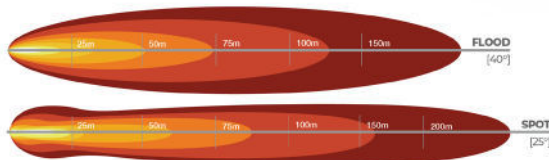

Beam Patterns

Tech Specs

Lumens	5,719 Lu (48W) / 7,188 Lu (72W)
Wattage	48-Watt / 72-Watt
Amp Draw	4.0A @ 12V (48W) / 6.0A @ 12V (72W)
Vibration Rating	60 Grms
Input Voltage	9-33V DC
Ingress Protection	IP68 / IP69K
Beam Pattern	Spot 25°, Flood 40°