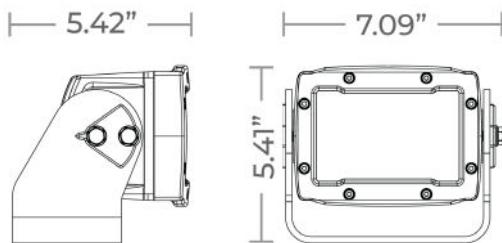

Line Drawing

Part No.	Description
THB060825	Vision X Tremor 8 LED, 5,719 Lu, 48W, 4.0A @ 12V, Spot 25°
THB060840	Vision X Tremor 8 LED, 5,719 Lu, 48W, 4.0A @ 12V, Flood 40°
THB090825	Vision X Tremor 8 LED, 7,188 Lu, 72W, 6.0A @ 12V, Spot 25°
THB090840	Vision X Tremor 8 LED, 7,188 Lu, 72W, 6.0A @ 12V, Flood 40°