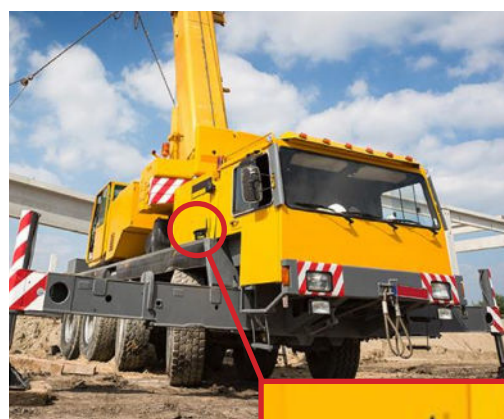

Expansion Options

Accessories	Description
ECANTE-WC	Replacement antenna

Authorised Importer and Master Distributor

APS USA
sales@aps-supply.com
P: 1 619 263 4164

APS Australia
sales.apsa@aps-supply.com
P: 61 (8) 9302 2369 (WA)
P: 61 (02) 4915 6781 (NSW)

APS Colombia
ventascolombia@aps-supply.com
T: 57 (4) 444 7275

APS Chile
ventaschile@aps-supply.com
T: 56 (2) 2948 8044

APS Perú
ventasperu@aps-supply.com
T: 56 (2) 2948 8044

APS Indonesia
techcenter@aps-supply.com

APS Contact Page